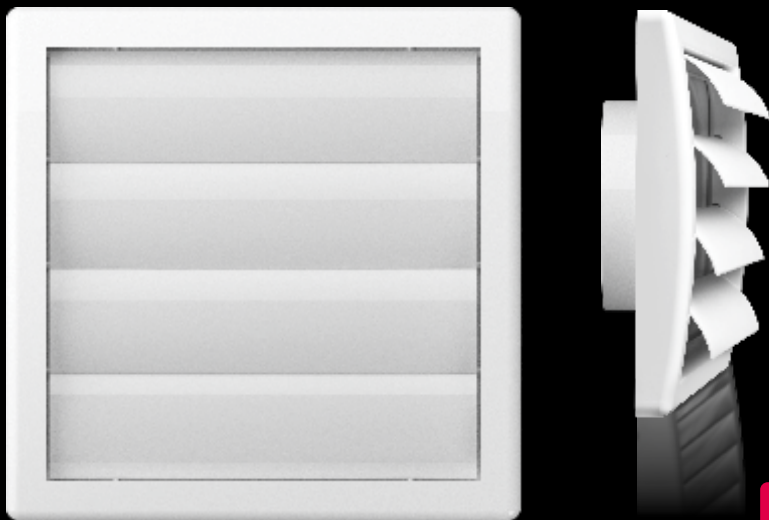

Versatile Smart Series

# G SMART GRAVITY LOUVERS

- Exchangeable collars
- Aesthetic New design
- Excellent design for exhaust ventilation
- Easy and practical montage to both walls and ducts
- Manufactured from ABS plastic
- Easy maintenance
- Louvres balanced to give good air flow at appropriate pressure level
- One way air flow from indoors towards outdoors